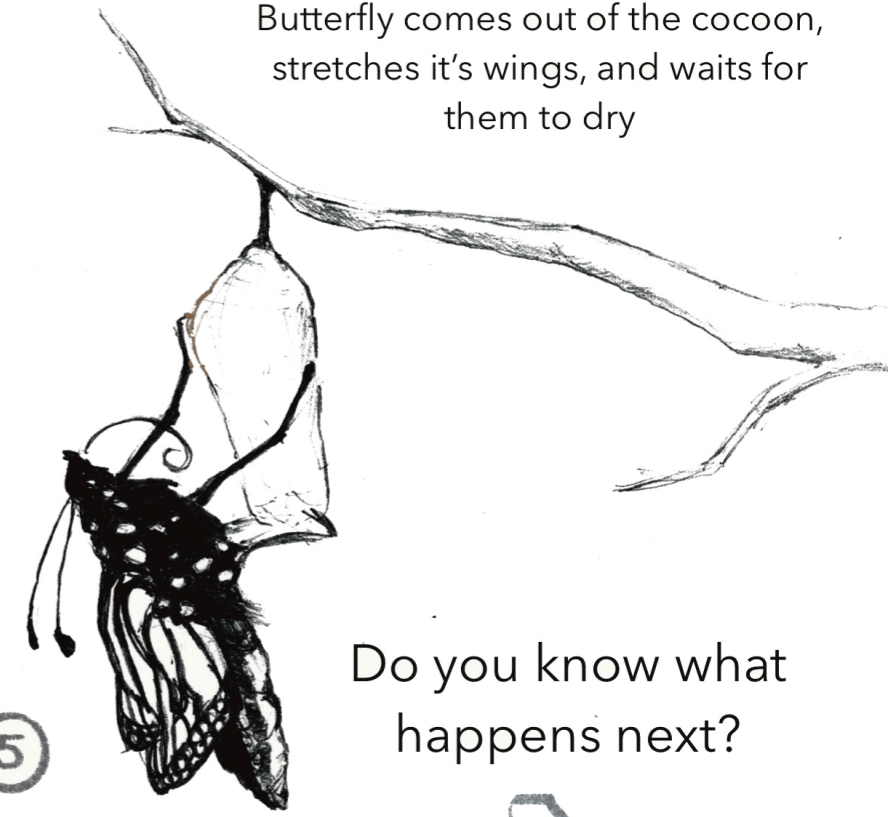

Stage 2: Larva

10 - 14 days

Baby Caterpillar hatches from the egg and eats, eats, eats the leaves!

② ③

Stage 3: Moulting

As Caterpillar gets bigger, it sheds it's skin

①

Stage 1: Egg

3 - 4 days

A female Butterfly lays an egg on a leaf

The life cycle of a butterfly

Stage 4: Pupa / Chrysalis

Caterpillar finds a comfy spot to hang and changes into a pupa. Caterpillar grows wings and transforms into an adult

④

Stage 5: Adult Butterfly

Butterfly comes out of the cocoon, stretches it's wings, and waits for them to dry

⑤

Do you know what happens next?