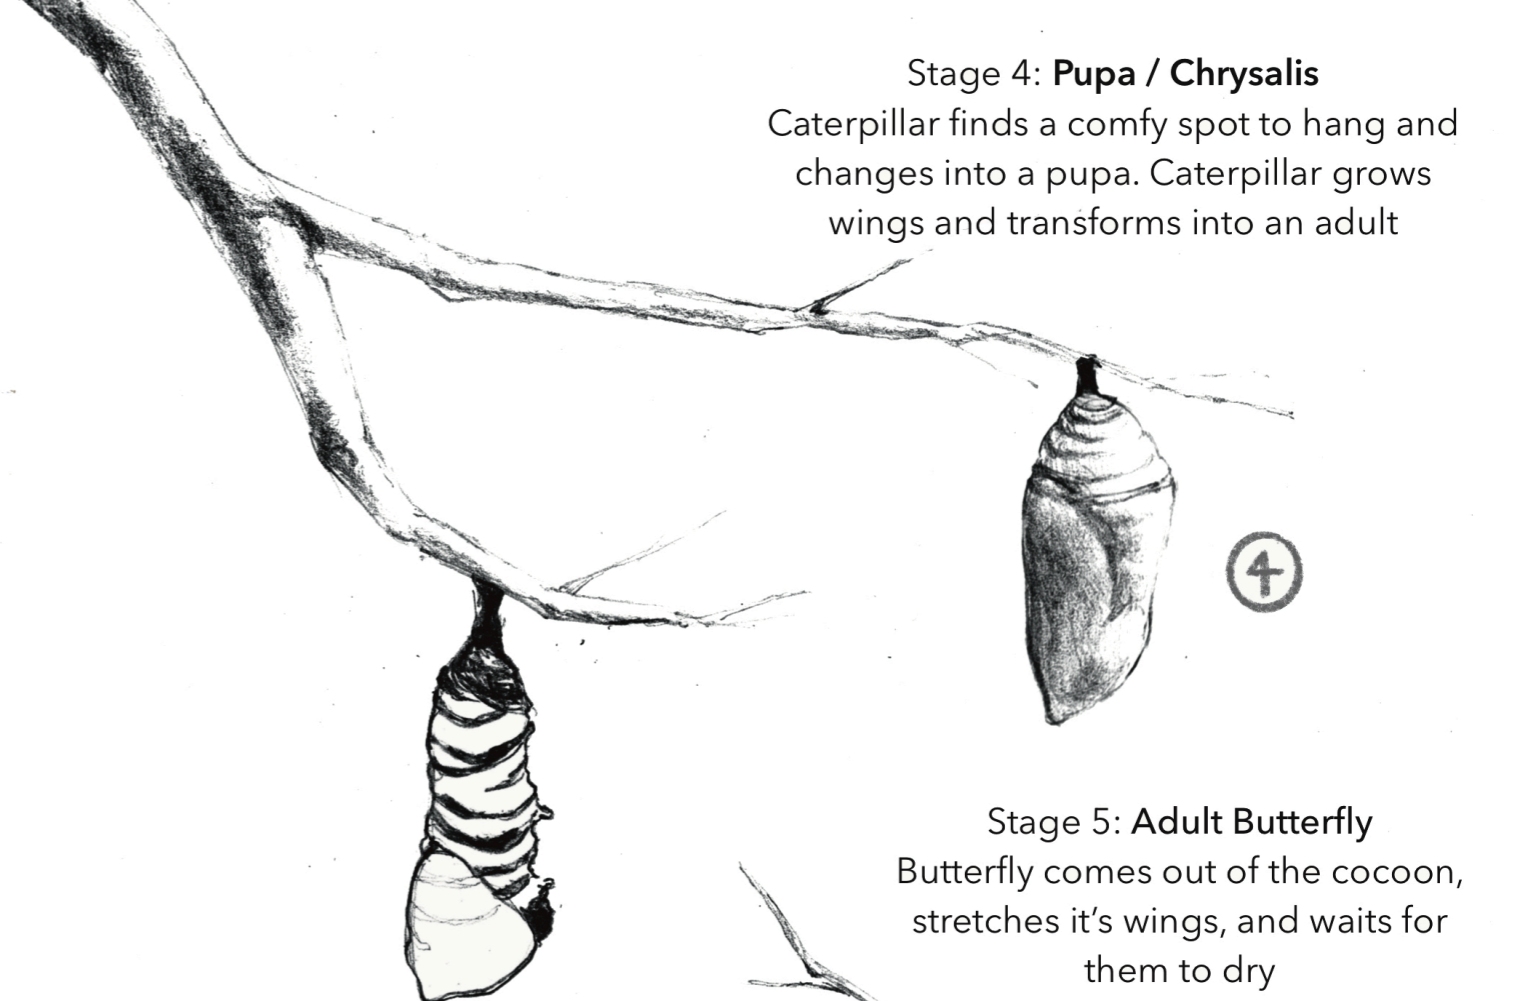

Stage 2: Larva

10 - 14 days

Baby Caterpillar hatches from the egg and eats, eats, eats the leaves!

② ③

Stage 3: Moulting

As Caterpillar gets bigger, it sheds it's skin

①

Stage 1: Egg

3 - 4 days

A female Butterfly lays an egg on a leaf

The life cycle of a butterfly

Stage 4: Pupa / Chrysalis

Caterpillar finds a comfy spot to hang and changes into a pupa. Caterpillar grows wings and transforms into an adult

④

Stage 5: Adult Butterfly

Butterfly comes out of the cocoon, stretches it's wings, and waits for them to dry

⑤

Do you know what happens next?